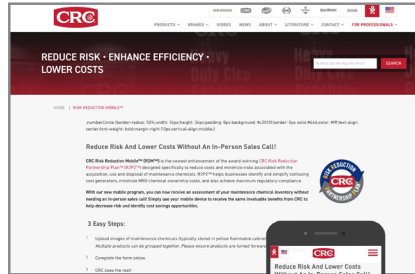

Optimize Your TCO With CRC Risk Reduction Mobile

STEP 1

Take photos of the chemicals on site – don't forget the flammable cabinet! Ensure that all chemical labels can be read.

STEP 2

Send your photos to CRC at <https://www.crcindustries.com/risk-reduction-mobile/> or by email to riskreductionmobile@crcind.com. We will need basic information on your industry and end user.

STEP 3

CRC will review and send back:

- ✓ Survey & findings
- ✓ Value document showing cost savings
- ✓ Suggested product adds
- ✓ Samples

REDUCE RISK

INCREASE SALES

ENHANCE EFFICIENCY

SAVE MONEY

Solutions to Keep You Moving™