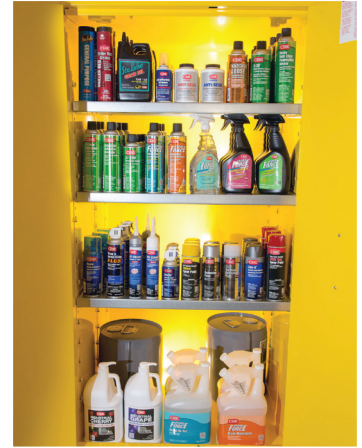

Optimize Your TCO With CRC Risk Reduction Mobile

STEP 1

Take photos of the chemicals on site – don't forget the flammable cabinet! Ensure that all chemical labels can be read.

STEP 2

Send your photos to CRC at <https://www.crcindustries.com/risk-reduction-mobile/> or by email to riskreductionmobile@crcind.com. We will need basic information on your industry and end user.

STEP 3

CRC will review and send back:

- ✓ Survey & findings
- ✓ Value document showing cost savings
- ✓ Suggested product adds
- ✓ Samples

REDUCE RISK

INCREASE SALES

ENHANCE EFFICIENCY

SAVE MONEY

Solutions to Keep You Moving™

• 800-272-4620 • crcindustries.com

CRC Industries, Inc. is a global leader in the production of specialty products and formulations for maintenance, repair and operational professionals and do-it-yourselfers serving the automotive, industrial, electrical, marine, heavy truck, hardware and aviation markets. CRC trademarked brands include: CRC®, K&W®, Sta-Lube®, SmartWasher®, Marykate®, and Weld-Aid®.